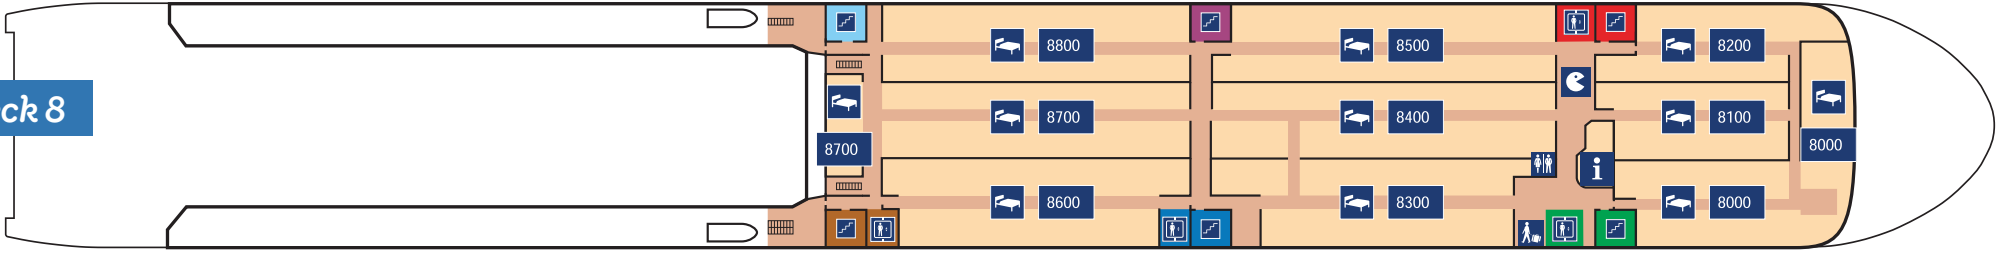

Port

Starboard

Deck 7

Välkommen ombord! Willkommen an Bord! Welcome on board!

# Stena Germanica Deck Plan

- |             |                  |                   |          |            |                 |               |
|-------------|------------------|-------------------|----------|------------|-----------------|---------------|
| Information | Toilets          | Passenger Walkway | Cabins   | Bordershop | Cafe            | Kids Corner   |
| Lift        | Disabled Toilets | Sun Deck          | Car Deck | Restaurant | Trunkers Lounge | Slot Machines |
| Staircase   | Baby Rooms       | Pet area          | Freight  | Bar        | The Yacht Club  | Smoking Area  |

Deck 8

Deck 9

Deck 10

Deck 11