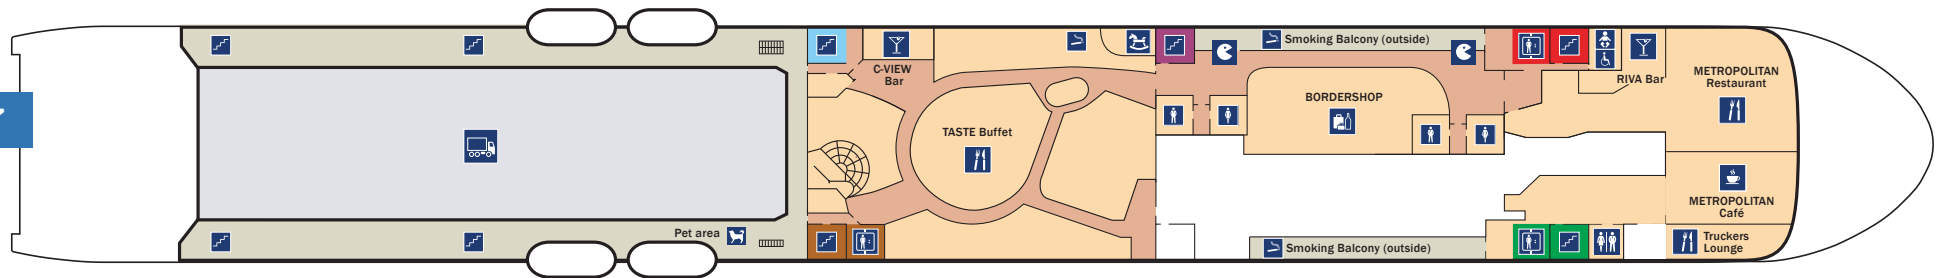

Port

Starboard

Deck 7

Välkommen ombord! Willkommen an Bord! Welcome on board!

# Stena Germanica Deck Plan

- |             |                  |                   |          |            |                 |               |
|-------------|------------------|-------------------|----------|------------|-----------------|---------------|
| Information | Toilets          | Passenger Walkway | Cabins   | Bordershop | Cafe            | Kids Corner   |
| Lift        | Disabled Toilets | Sun Deck          | Car Deck | Restaurant | Trunkers Lounge | Slot Machines |
| Staircase   | Baby Rooms       | Pet area          | Freight  | Bar        | The Yacht Club  | Smoking Area  |

Deck 8

Deck 9

Deck 10

Deck 11