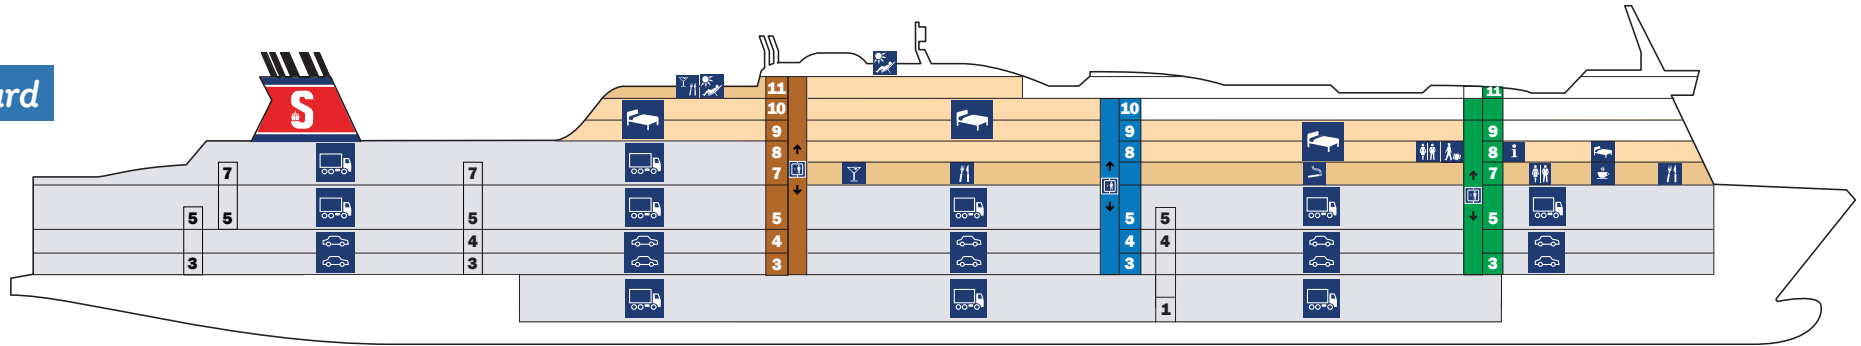

Port

Starboard

Deck 7

Välkommen ombord! Willkommen an Bord! Welcome on board!

# Stena Germanica Deck Plan

- |             |                  |                   |          |            |                 |               |
|-------------|------------------|-------------------|----------|------------|-----------------|---------------|
| Information | Toilets          | Passenger Walkway | Cabins   | Bordershop | Cafe            | Kids Corner   |
| Lift        | Disabled Toilets | Sun Deck          | Car Deck | Restaurant | Trunkers Lounge | Slot Machines |
| Staircase   | Baby Rooms       | Pet area          | Freight  | Bar        | The Yacht Club  | Smoking Area  |