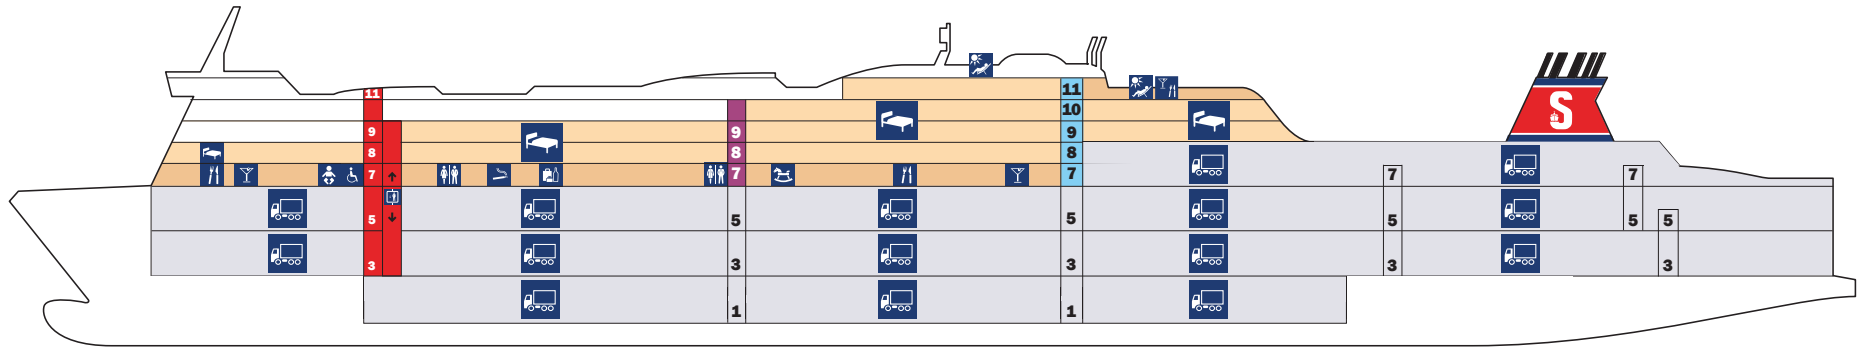

Port

Starboard

Deck 7

Välkommen ombord! Willkommen an Bord! Welcome on board!

# Stena Germanica Deck Plan

- |             |                  |                   |          |            |                 |               |
|-------------|------------------|-------------------|----------|------------|-----------------|---------------|
| Information | Toilets          | Passenger Walkway | Cabins   | Bordershop | Cafe            | Kids Corner   |
| Lift        | Disabled Toilets | Sun Deck          | Car Deck | Restaurant | Trunkers Lounge | Slot Machines |
| Staircase   | Baby Rooms       | Pet area          | Freight  | Bar        | The Yacht Club  | Smoking Area  |